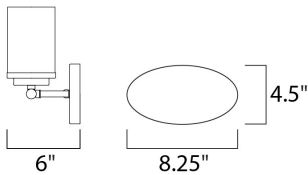

**MEASUREMENTS**

- DIMENSION : 19.25" W x 9" H x 6" Ext
- BACK PLATE : 6.75" HCO
- CANOPY : 4.5" W x 0.79" H x 8.25" L
- HANGING WEIGHT : 2.9 lb

**LAMPING**

- INPUT VOLTAGE : 120V
- BULB : 3 x 60W Incandescent E26 Medium , 180W Total
- BULB INCLUDED : (Not Included)
- DIMMABLE :
- LIGHTING\_DIRECTION : Omni